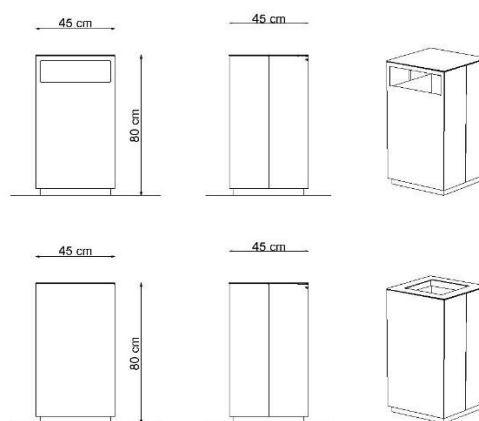

Projection and device view

MATERIALS:

Construction: galvanized steel, powder coated

Side cover: iroko wood