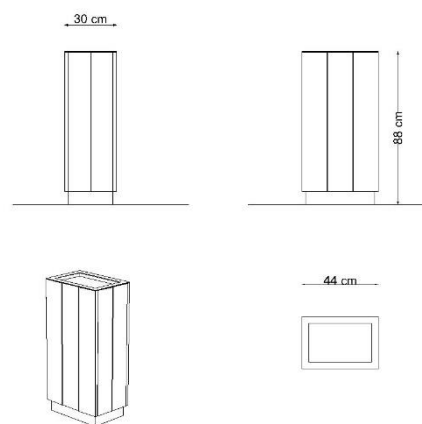

TECHNICAL DATA:

According to standard EN 1176-1:2017

Device dimensions: 0,30 x 0,44m

Device height: 0,88m

The device according to EN 1176-1:2017
Playground equipment and surfacing – Part 1:
General safety requirements and test methods

Projection and device view

MATERIALS:

Construction: galvanized steel, powder coated

Side cover: iroko wood

GRUPA SATERNUS. S.A.
ul. Nowa 32
41-500 Chorzów, Poland

Certificate beholder:
Producer:
Distributor: