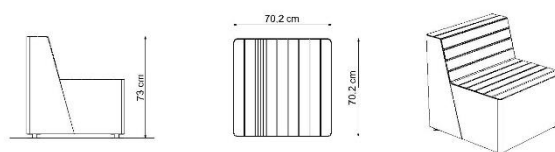

TECHNICAL DATA:

According to standard EN 1176-1:2017

Projection and device view

Device dimensions: 0,70 x 0,70m

Device height: 0,73m

The device according to EN 1176-1:2017
 Playground equipment and surfacing – Part 1:
 General safety requirements and test methods