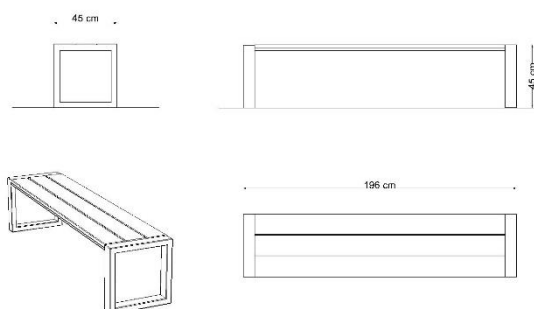

TECHNICAL DATA:

According to standard EN 1176-1:2017

Device dimensions: 1,96 x 0,45m

Device height: 0,45m

The device according to EN 1176-1:2017
Playground equipment and surfacing – Part 1:
General safety requirements and test methods

Projection and device view

MATERIALS:

Construction: galvanized steel, powder coated

Seat: iroko wood

GRUPA SATERNUS. S.A.
ul. Nowa 32
41-500 Chorzów, Poland

Certificate beholder:
Producer:
Distributor:

GRUPA SATERNUS S. A. reserves all rights to protect copyright
Under the Act of February 4, 1994 on Copyright and Related Rights
(Journal of Laws No. 28, pc 83), and in particular Art. 78 and 79 of this Law.