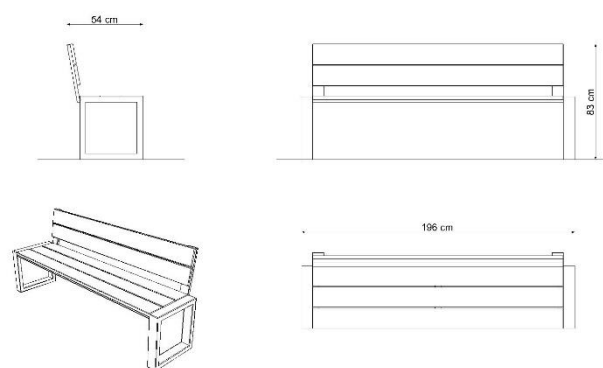

Projection and device view

MATERIALS:

Construction: galvanized steel, powder coated

Seat, backrest: iroko wood

GRUPA SATERNUS S.A.
ul. Nowa 32
41-500 Chorzów, Poland

Certificate beholder:
Producer:
Distributor:

GRUPA SATERNUS S. A. reserves all rights to protect copyright
Under the Act of February 4, 1994 on Copyright and Related Rights
(Journal of Laws No. 28, pc 83), and in particular Art. 78 and 79 of this Law.

GRUPA SATERNUS S.A.
Saternus Production Sp. z o.o. sp. k.
Saternus Distribution Sp. z o.o. sp. k.