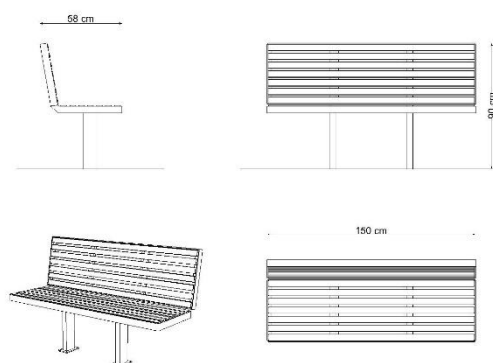

## TECHNICAL DATA:

According to standard EN 1176-1:2017

Device dimensions: 1,50 x 0,58m

Device height: 0,90m

The device according to EN 1176-1:2017  
Playground equipment and surfacing – Part 1:  
General safety requirements and test methods

## Projection and device view