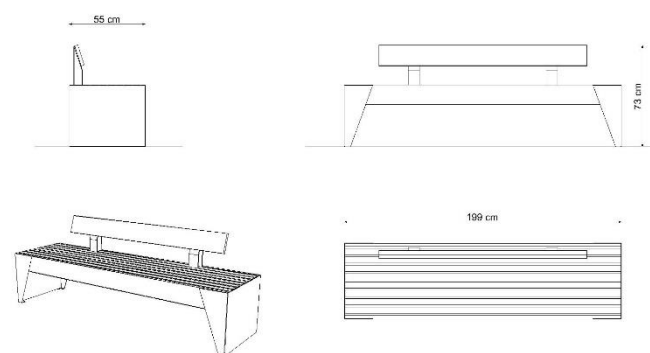

## TECHNICAL DATA:

According to standard EN 1176-1:2017

Device dimensions: 1,99 x 0,55m

Device height: 0,73m

The device according to EN 1176-1:2017  
Playground equipment and surfacing – Part 1:  
General safety requirements and test methods

## Projection and device view