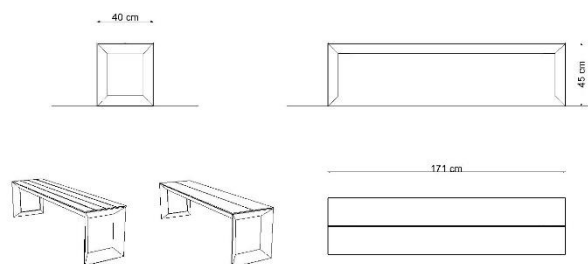

## TECHNICAL DATA:

According to standard EN 1176-1:2017

Device dimensions: 1,71 x 0,40m

Device height: 0,45m

The device according to EN 1176-1:2017  
Playground equipment and surfacing – Part 1:  
General safety requirements and test methods

### Projection and device view