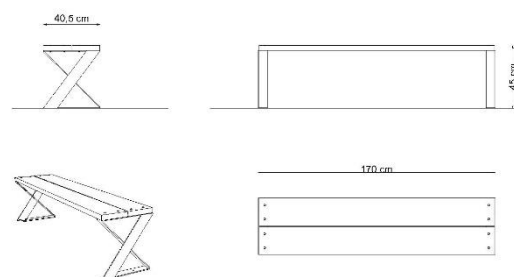

Projection and device view

MATERIALS:

Construction: galvanized steel, powder coated

Seat, backrest: iroko wood

GRUPA SATERNUS. S.A.
ul. Nowa 32
41-500 Chorzów, Poland

Certificate beholder:
Producer:
Distributor:

GRUPA SATERNUS S. A. reserves all rights to protect copyright
Under the Act of February 4, 1994 on Copyright and Related Rights
(Journal of Laws No. 28, pc 83), and in particular Art. 78 and 79 of this Law.

GRUPA SATERNUS S.A.
Saternus Production Sp. z o.o. sp. k.
Saternus Distribution Sp. z o.o. sp. k.