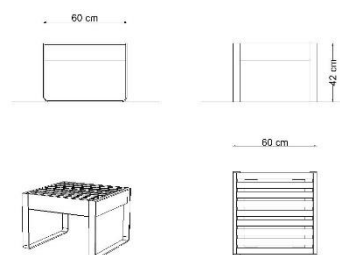

TECHNICAL DATA:

According to standard EN 1176-1:2017

Projection and device view

Device dimensions: 0,60 x 0,60m

Device height: 0,42m

The device according to EN 1176-1:2017
Playground equipment and surfacing – Part 1:
General safety requirements and test methods