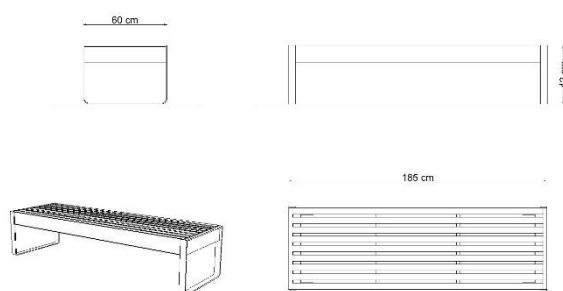

Projection and device view

MATERIALS:

Construction: galvanized steel, powder coated

Seat, backrest: iroko wood

GRUPA SATERNUS. S.A.
ul. Nowa 32
41-500 Chorzów, Poland

Certificate beholder:
Producer:
Distributor:

GRUPA SATERNUS S. A. reserves all rights to protect copyright
Under the Act of February 4, 1994 on Copyright and Related Rights
(Journal of Laws No. 28, pc 83), and in particular Art. 78 and 79 of this Law.

GRUPA SATERNUS S.A.
Saternus Production Sp. z o.o. sp. k.
Saternus Distribution Sp. z o.o. sp. k.