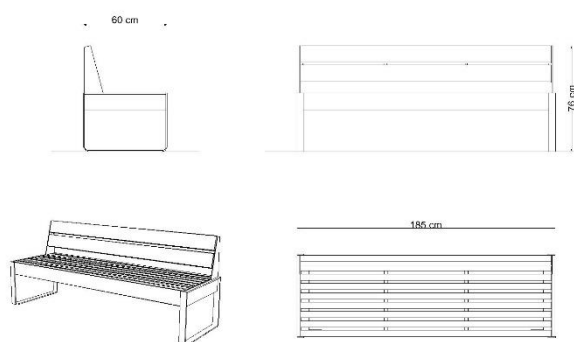

Projection and device view

MATERIALS:

Construction: galvanized steel, powder coated

Seat, backrest: iroko wood

GRUPA SATERNUS. S.A.
ul. Nowa 32
41-500 Chorzów, Poland

Certificate beholder:
Producer:
Distributor:

GRUPA SATERNUS S. A. reserves all rights to protect copyright
Under the Act of February 4, 1994 on Copyright and Related Rights
(Journal of Laws No. 28, pc 83), and in particular Art. 78 and 79 of this Law.

GRUPA SATERNUS S.A.
Saternus Production Sp. z o.o. sp. k.
Saternus Distribution Sp. z o.o. sp. k.