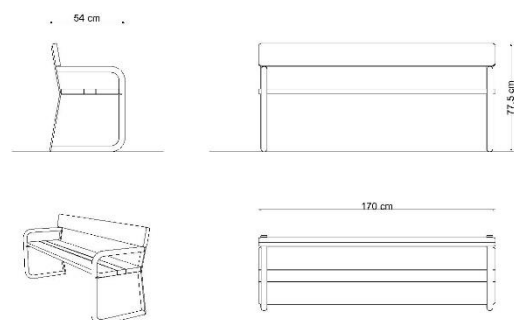

Projection and device view

MATERIALS:

Construction: galvanized steel, powder coated

Seat, backrest: iroko wood

GRUPA SATERNUS. S.A.
ul. Nowa 32
41-500 Chorzów, Poland

Certificate beholder:
Producer:
Distributor:

GRUPA SATERNUS S. A. reserves all rights to protect copyright
Under the Act of February 4, 1994 on Copyright and Related Rights
(Journal of Laws No. 28, pc 83), and in particular Art. 78 and 79 of this Law.

GRUPA SATERNUS S.A.
Saternus Production Sp. z o.o. sp. k.
Saternus Distribution Sp. z o.o. sp. k.