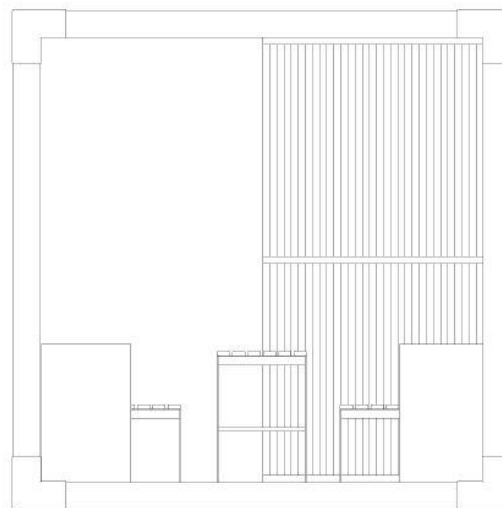

44402

CUBE ARBOR- PICNIC AND RECREATIONAL

Urban collection

DEVICE DIMENSIONS:

MATERIALS:

- Construction: recycled material
- Platforms: recycled material
- Steel elements: galvanized steel, powder coated
- Caps: plastic

## COMPONENTS:

Bench with backrest 2 pcs  
Picnic table 1 pc  
Plant pot 4 pcs  
Side panel 1 pc