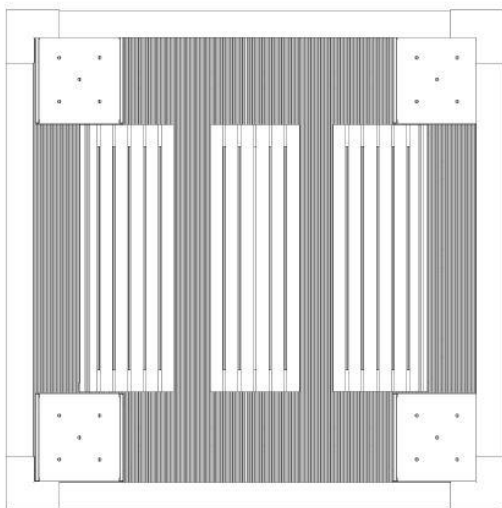

44402

CUBE ARBOR- PICNIC AND RECREATIONAL

Urban collection

DEVICE DIMENSIONS:

MATERIALS:

- Construction: recycled material
- Platforms: recycled material
- Steel elements: galvanized steel, powder coated
- Caps: plastic

## COMPONENTS:

Bench with backrest 2 pcs  
Picnic table 1 pc  
Plant pot 4 pcs  
Side panel 1 pc