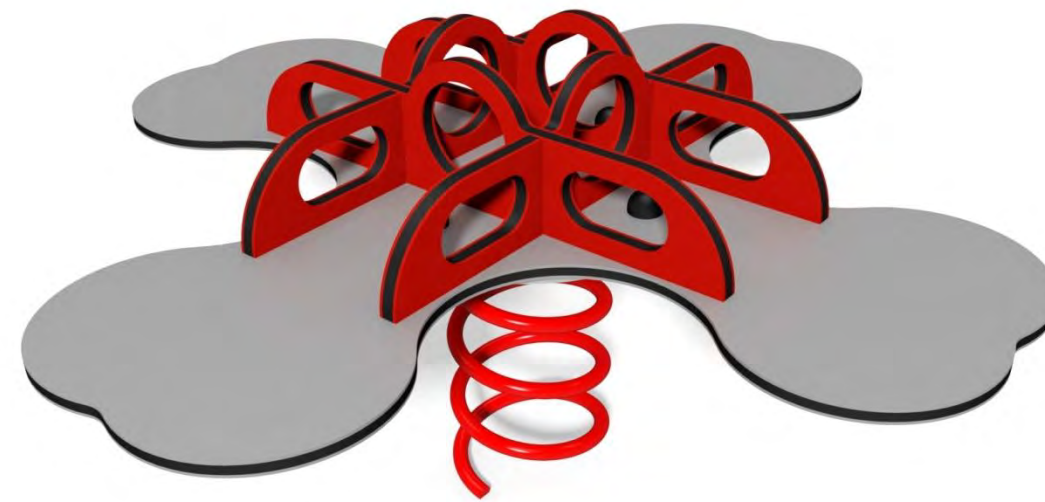

SPRING RIDERS - HDPE PLASTIC WITH RECO CORE